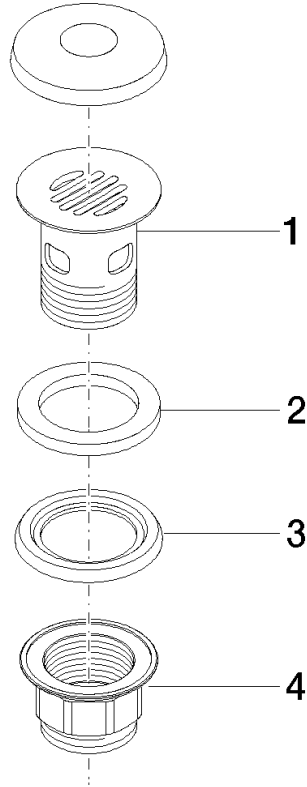

Grated waste 1 1/4" - Brushed Champagne (22kt Gold)

IMO

10 105 970

Fits: IMO, LULU, MADISON, MEM, TARA,
CL.1, LISSÉ, VAIA, META, CYO

	Brushed Champagne (22kt Gold)	10 105 970-46
	Chrome	10 105 970-00
	Brushed Platinum	10 105 970-06
	Platinum	10 105 970-08
	Durabross (23kt Gold)	10 105 970-09
	Dark Chrome	10 105 970-19
	Light Gold	10 105 970-26
	Brushed Light Gold	10 105 970-27
	Brushed Durabross (23kt Gold)	10 105 970-28
	Matte Black	10 105 970-33
	Brushed Bronze	10 105 970-42
	Champagne (22kt Gold)	10 105 970-47
	Brushed Chrome	10 105 970-93
	Brushed Dark Platinum	10 105 970-99

Grated waste 1 1/4" - Brushed Champagne (22kt Gold)

IMO

10 105 970

Only suitable for basins with an overflow.

10 105 970

10 105 970

Parts for other finishes can be found here: [Chrome](#)

Spare parts list

No.	Item Number	Name	Quantity used	Delivery time
1	09 11 01 027-46	cup	1	30
2	09 14 05 039 90	seal	1	2
3	09 14 03 025 90	seal	1	2
4	09 23 10 020-46	nut	1	30